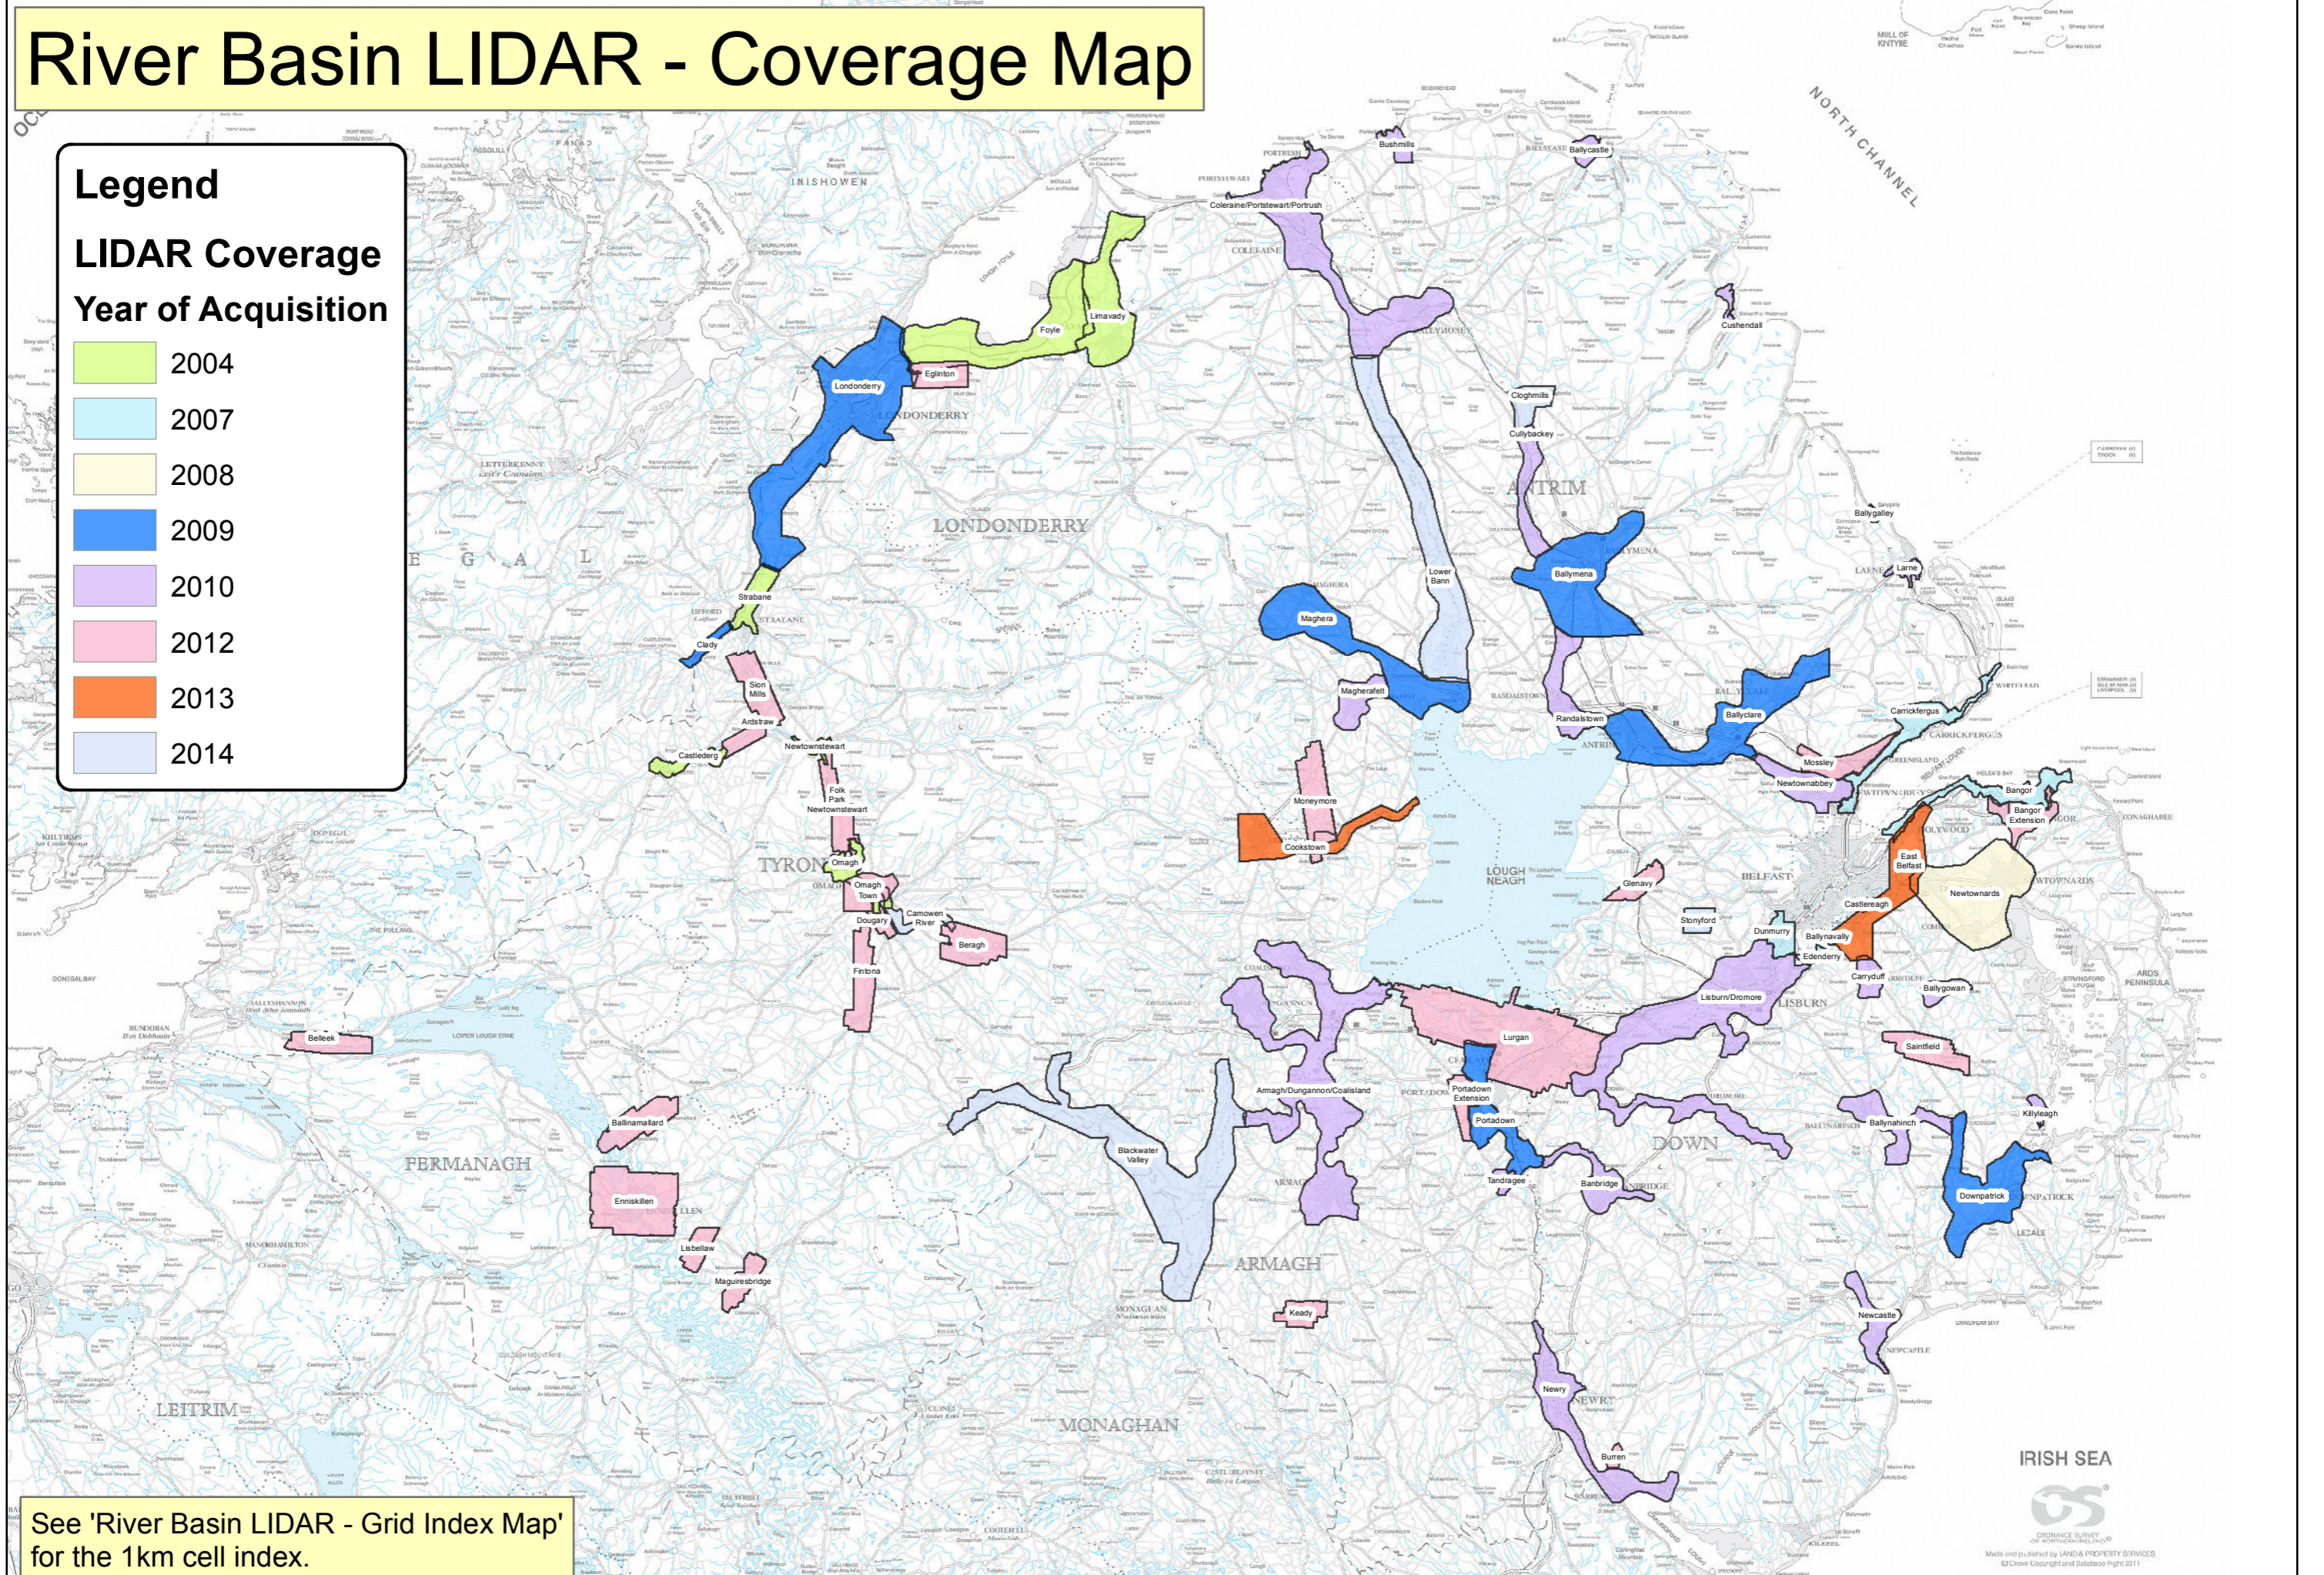

River Basin LIDAR - Coverage Map

Legend

LIDAR Coverage Year of Acquisition

- 2004
- 2007
- 2008
- 2009
- 2010
- 2012
- 2013
- 2014

See 'River Basin LIDAR - Grid Index Map' for the 1km cell index.